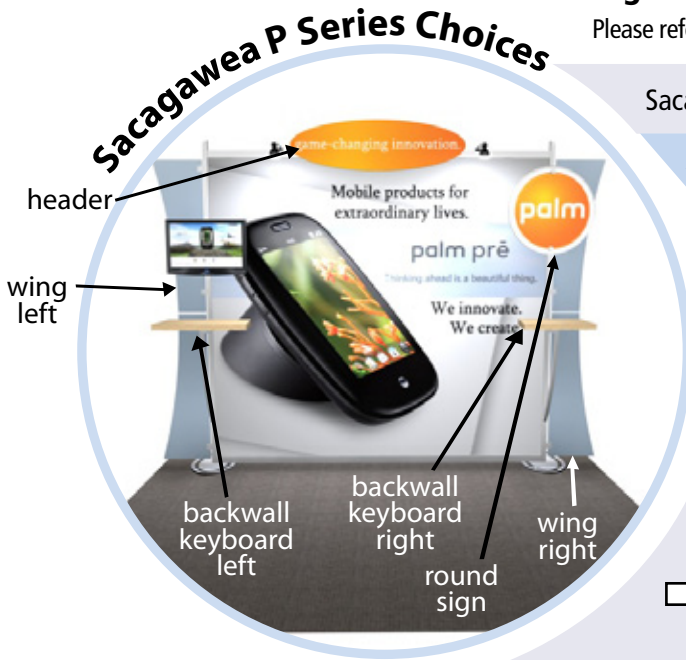

PMS Color Match Please Indicate PMS Color: _____

Sacagawea P Series Portable Hybrid Displays

Please refer to specific 10 foot or 20 foot kit for available options.

Sacagawea Portable Hybrid Display Kit # _____