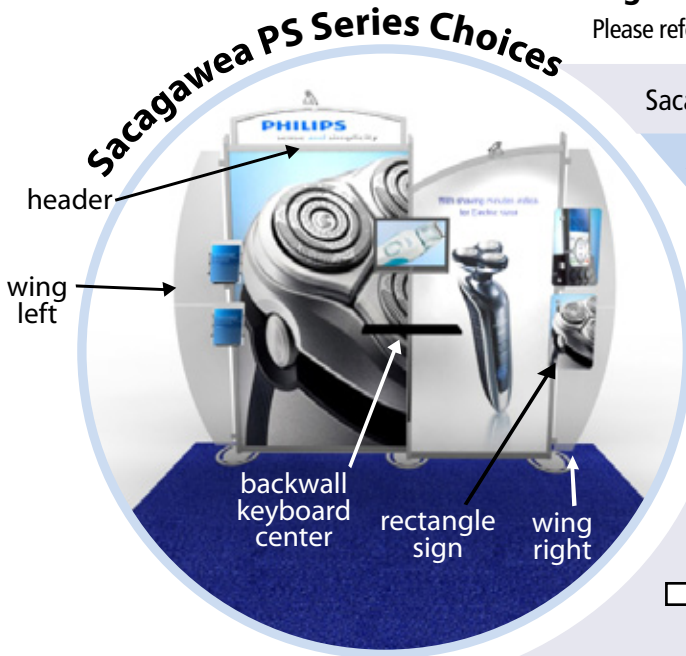

PMS Color Match Please Indicate PMS Color: _____

Sacagawea PS Series Portable Hybrid Displays

Please refer to specific 10 foot or 20 foot kit for available options.

Sacagawea Portable Hybrid Display Kit # _____