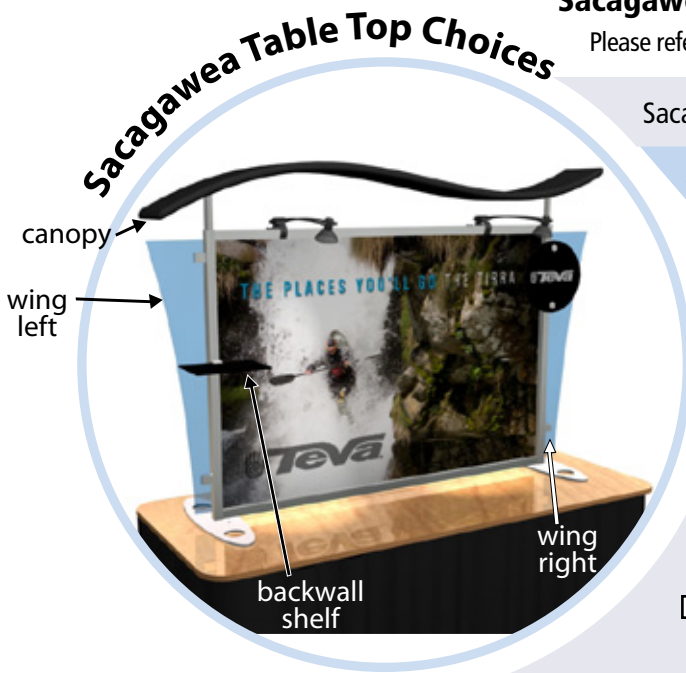

Sacagawea Table Top Portable Hybrid Displays

Please refer to specific table top kit for available options.

Sacagawea Portable Hybrid Display Kit # _____

Aluminum Extrusion Frame (Select One)

Standard: ☐ Aluminum Satin Anodized

☐ **Optional Powder Coat Colors (upcharge):** (select one)

1. ☐ Black ☐ Silver ☐ Yellow (RAL 1032) ☐ Red (RAL 3013)
   ☐ Blue (RAL 5007) ☐ Green (RAL 6021) ☐ White

1-Piece Wing Set LEFT (Select One Substrate & One Color)

☐ **Sintra** ☐ Blue ☐ Black ☐ White ☐ Grey

☐ **Acrylic** ☐ Amber 2422 ☐ Blue 2069 ☐ Yellow 2208
☐ Frosted ☐ Light Smoke 2064

1-Piece Wing Set RIGHT (Select One Substrate & One Color)

☐ **Sintra** ☐ Blue ☐ Black ☐ White ☐ Grey

☐ **Acrylic** ☐ Amber 2422 ☐ Blue 2069 ☐ Yellow 2208
☐ Frosted ☐ Light Smoke 2064

Wings (Select One)

Backwall Shelf (Select One)

☐ **Laminate** ☐ Pionite Black ☐ Nevamar Silver Alu Metalx ☐ Pionite Hardrock Maple

☐ **Acrylic** ☐ Amber 2422 ☐ Blue 2069 ☐ Yellow 2208
☐ Frosted ☐ Light Smoke 2064

Canopy (Select One)

☐ **Standard Twill** ☐ White ☐ Imperial Blue PMS 2757 ☐ Cream PMS 7499 ☐ Dune PMS 467
☐ Grey PMS 403 ☐ Atomic Red PMS 187 ☐ Purple PMS 2597 ☐ Charcoal PMS 425
☐ Burgundy PMS 222 ☐ Royal Blue PMS 541 ☐ Bright Blue PMS 287 ☐ Seaside Green PMS 329
☐ Kelly Green PMS 3415 ☐ Black ☐ Artic Grey PMS 400 ☐ LT Navy PMS 540 ☐ DK Green PMS 560
☐ Bordeaux PMS 202

☐ **PMS Color Match** Please Indicate PMS Color: _____