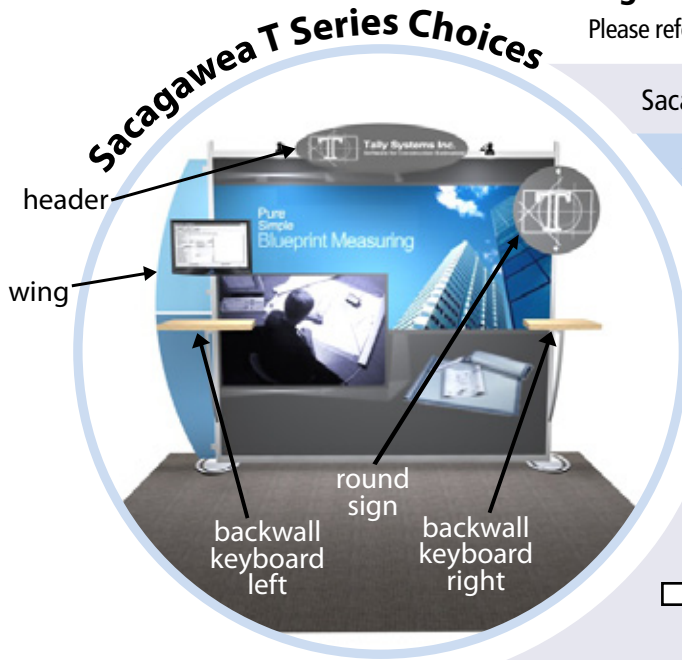

Sacagawea T Series Portable Hybrid Displays

Please refer to specific 10 foot or 20 foot kit for available options.

Sacagawea Portable Hybrid Display Kit # _____

Aluminum Extrusion Frame (Select One)

Standard: Aluminum Satin Anodized