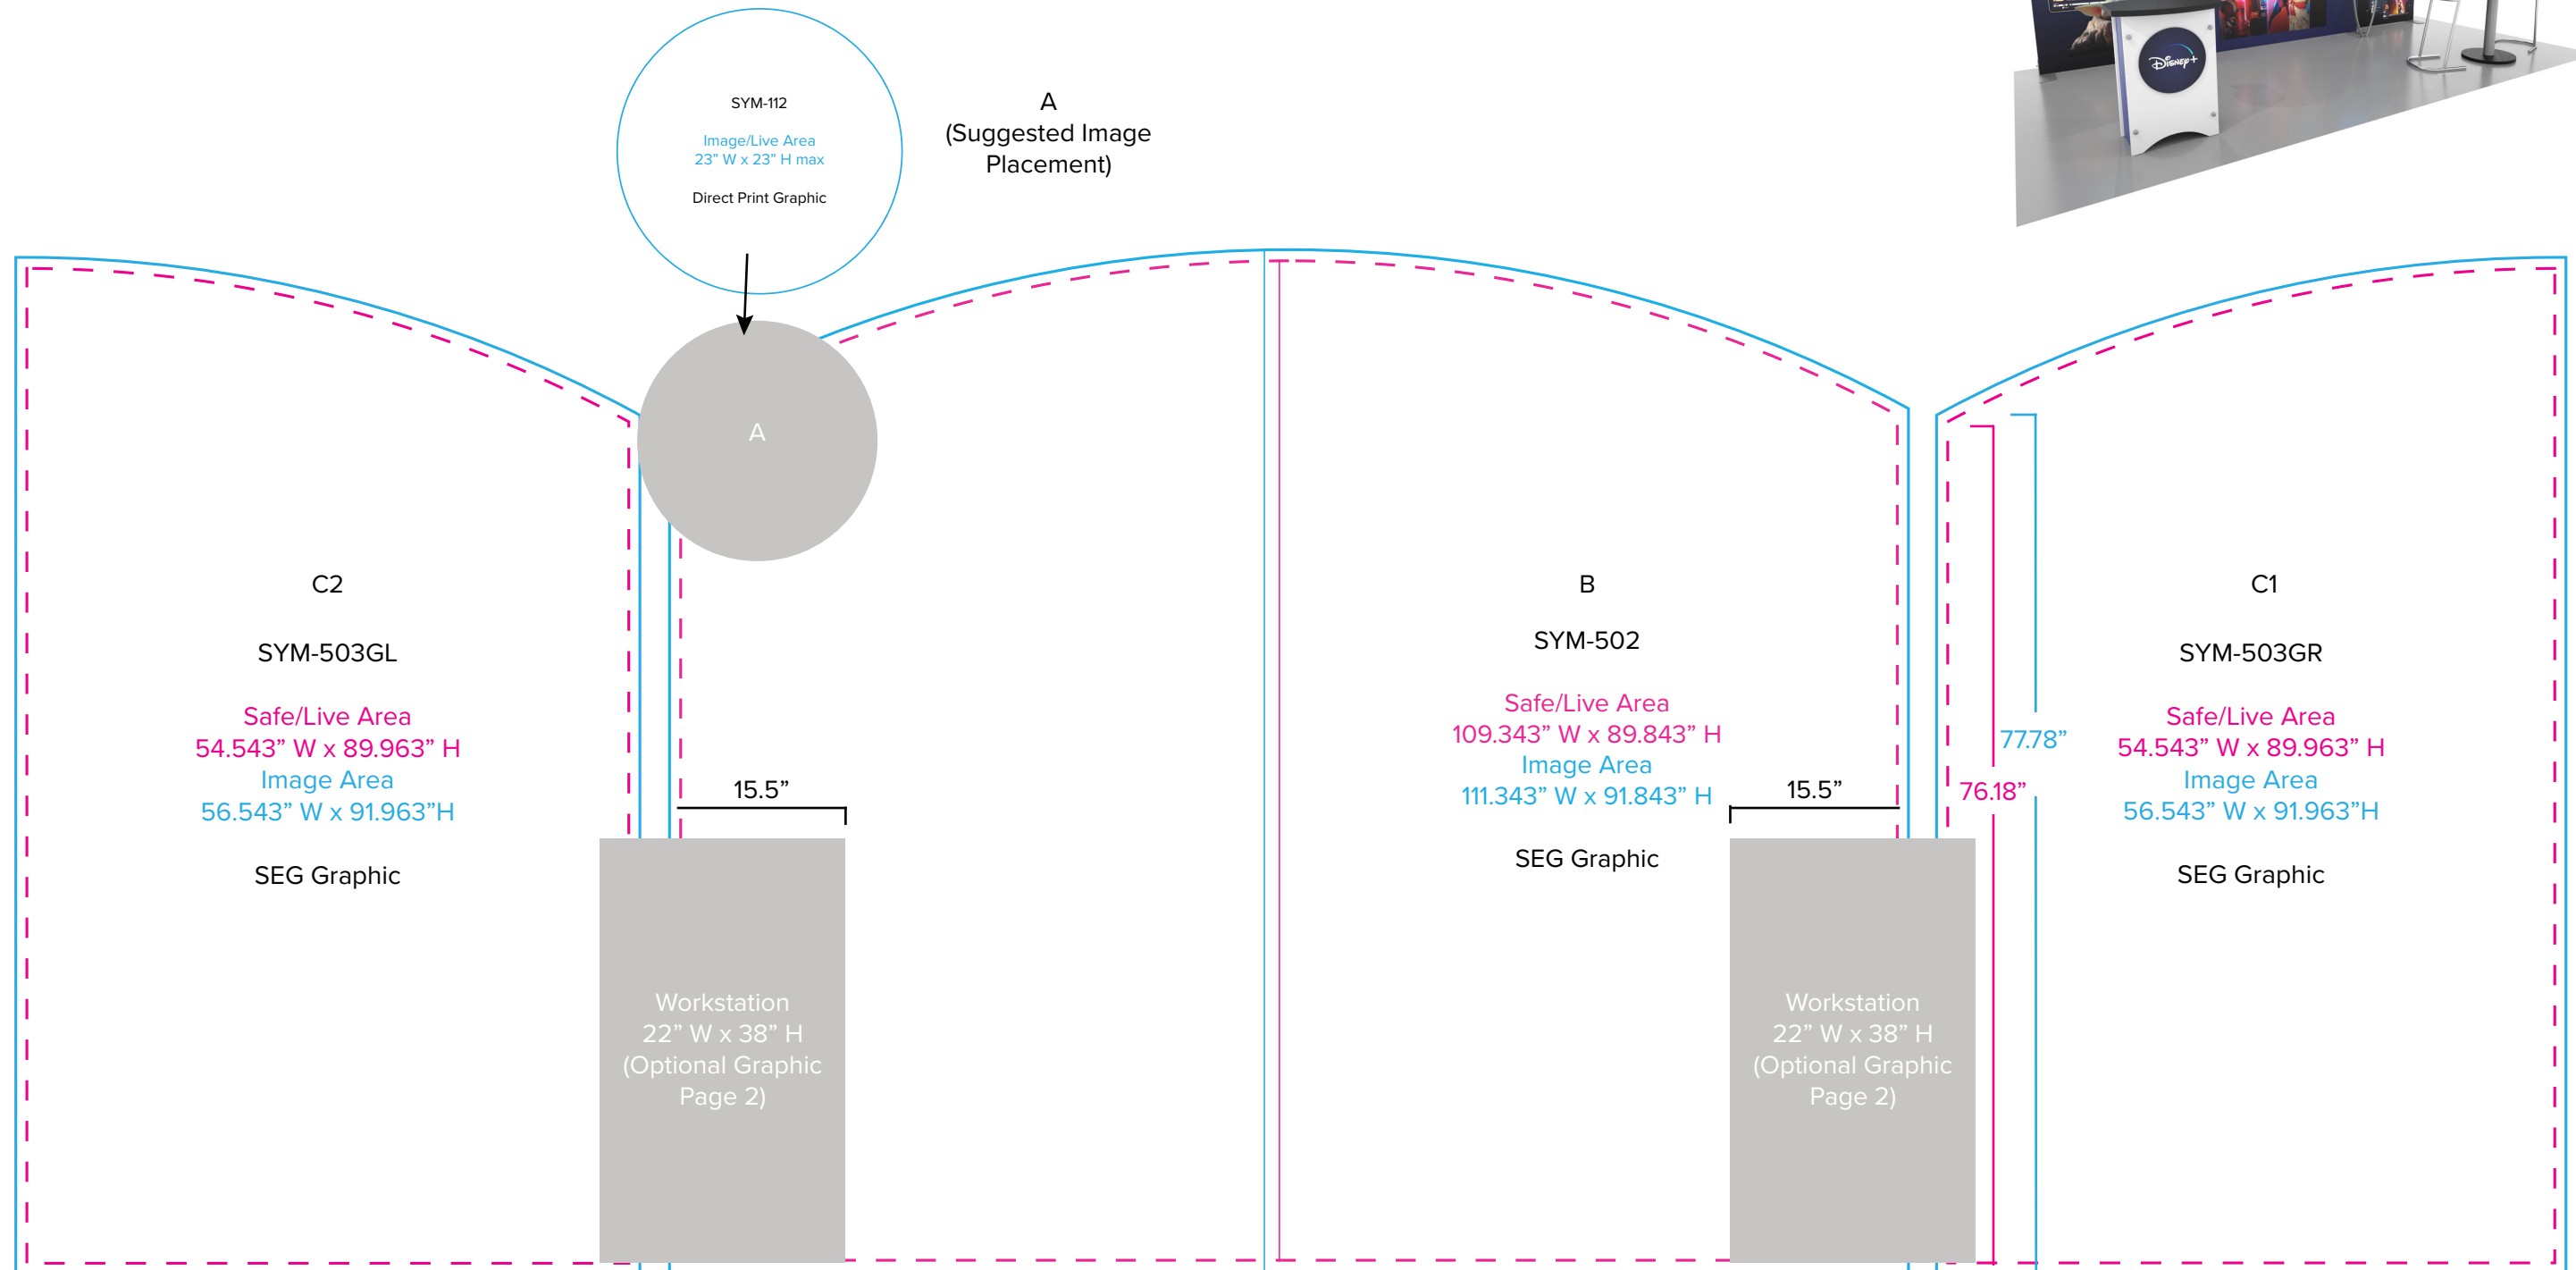

Graphic Template  
10 x 20 Inline Exhibit  
Flat, Arched Center & Side Panels - SEG Graphics

NOTE: All Raster Art (jpg, tiff,psd, png, etc.) must be at least 100 dpi at print size.  
Standard kits are often customized. Please check with Customer Service to ensure that this template matches your specific job.

## Backwall Workstation Countertop – Vinyl Graphics

Graphics **NOT** included in base price. Please request pricing.

NOTE: All Raster Art (jpg, tiff,psd, png, etc.) must be at least 100 dpi at print size.  
Standard kits are often customized. Please check with Customer Service to ensure that this template matches your specific job.

# Graphic Template Portable Counter – Vinyl Graphic

NOTE: All Raster Art (jpg, tiff,psd, png, etc.) must be at least 100 dpi at print size.  
Standard kits are often customized. Please check with Customer Service to ensure that this template matches your specific job.