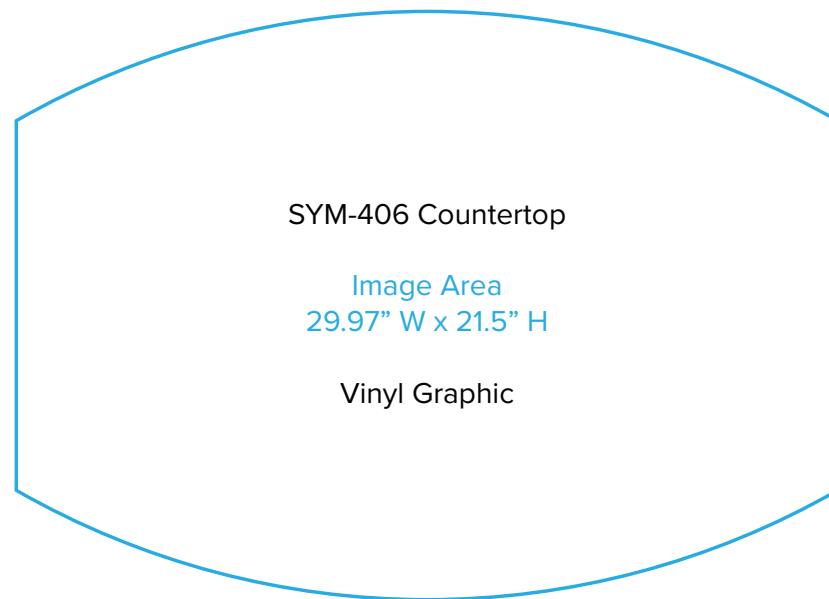

Graphic Template Portable Counter – Vinyl Graphic

NOTE: All Raster Art (jpg, tiff,psd, png, etc.) must be at least 100 dpi at print size.
Standard kits are often customized. Please check with Customer Service to ensure that this template matches your specific job.