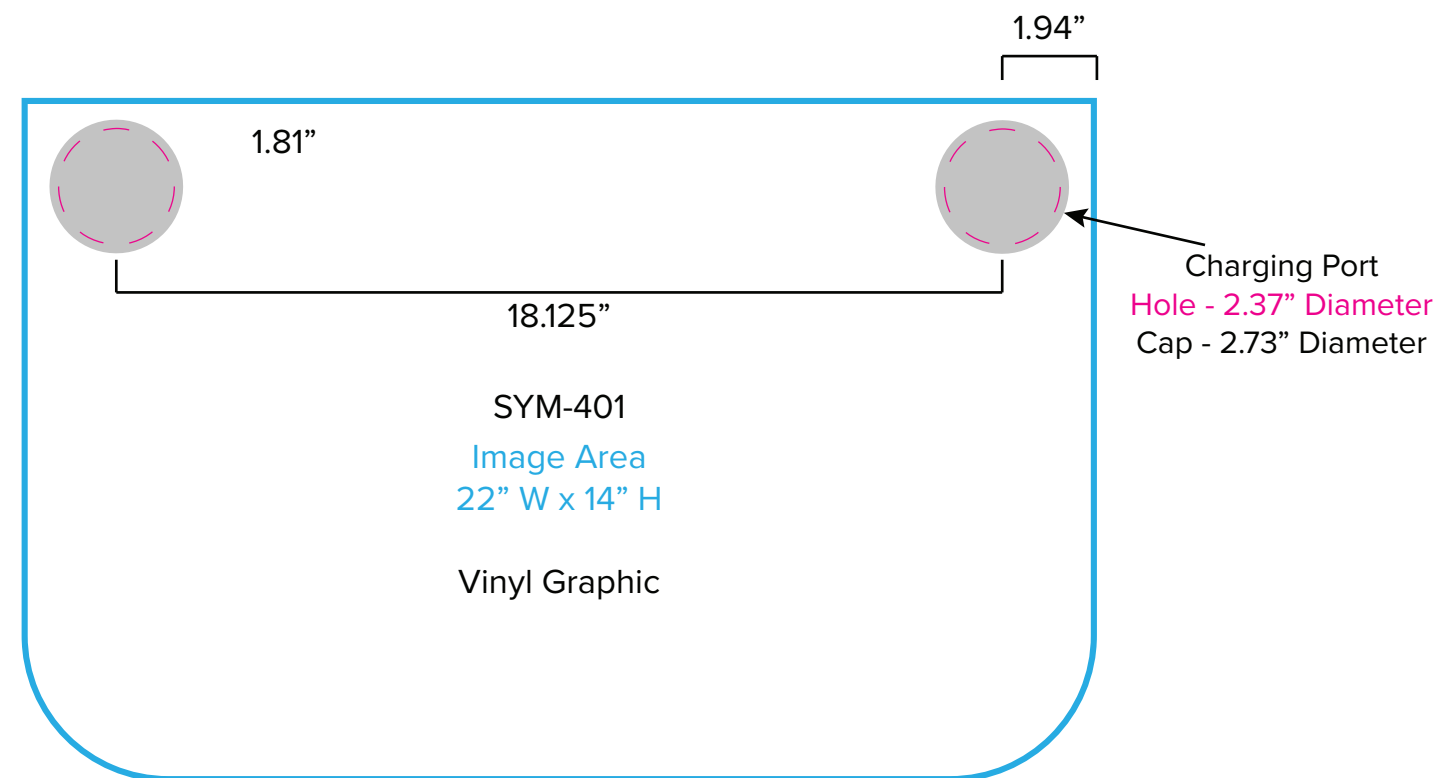

Graphic Template

Backwall Workstation Countertop – Vinyl Graphics

Graphics **NOT** included in base price. Please request pricing.

NOTE: All Raster Art (jpg, tiff,psd, png, etc.) must be at least 100 dpi at print size.
Standard kits are often customized. Please check with Customer Service to ensure that this template matches your specific job.